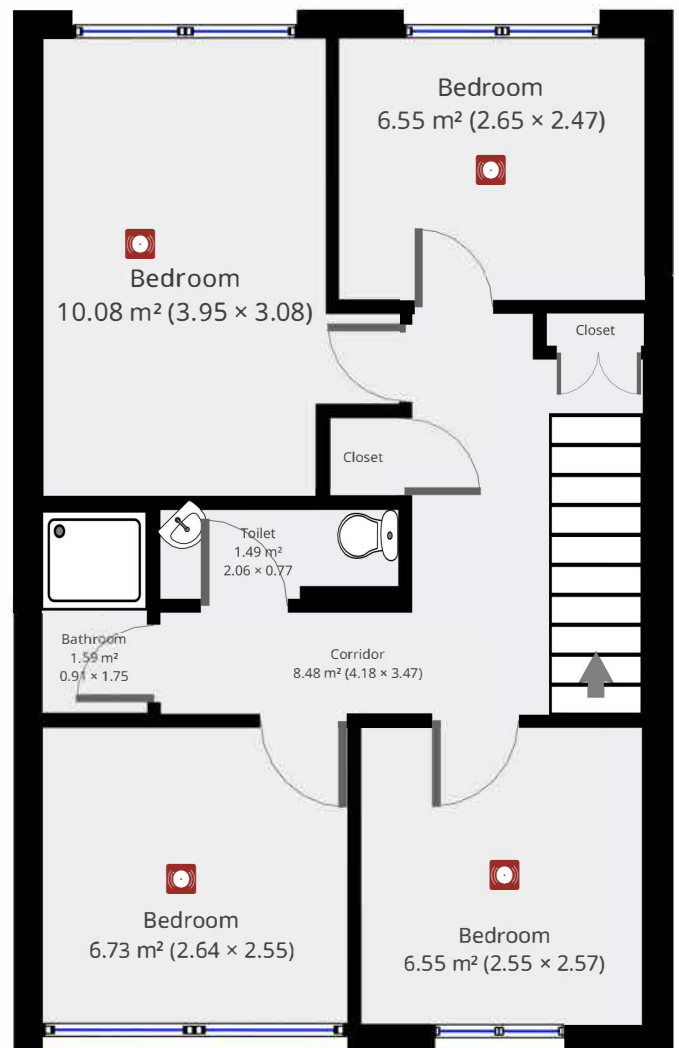

157 Abbots Park, London, England, United Kingdom SW2 3QZ

Statistics

Area: 77 m²
2 Floors
5 Bedrooms
3 Bathrooms

2nd Floor

3rd Floor

THIS FLOORPLAN IS PROVIDED WITHOUT WARRANTY OF ANY KIND. SENSOPIA DISCLAIMS ANY WARRANTY INCLUDING, WITHOUT LIMITATION, SATISFACTORY QUALITY OR ACCURACY OF DIMENSIONS.