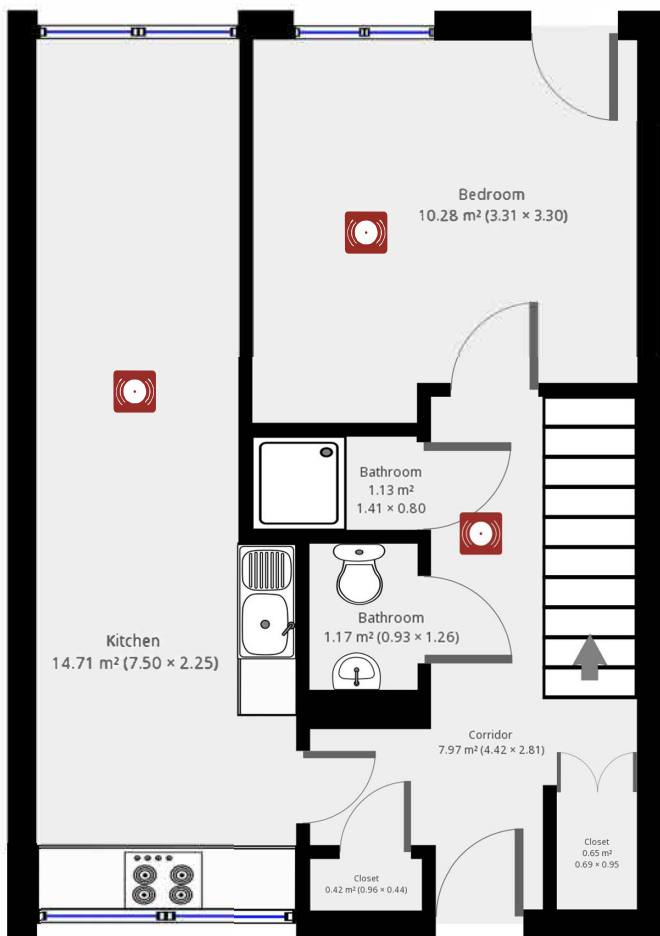

157 Abbots Park, London, England, United Kingdom SW2 3QZ

Statistics

Area: 77 m²
2 Floors
5 Bedrooms
3 Bathrooms

2nd Floor

3rd Floor

THIS FLOORPLAN IS PROVIDED WITHOUT WARRANTY OF ANY KIND. SENSOPIA DISCLAIMS ANY WARRANTY INCLUDING, WITHOUT LIMITATION, SATISFACTORY QUALITY OR ACCURACY OF DIMENSIONS.